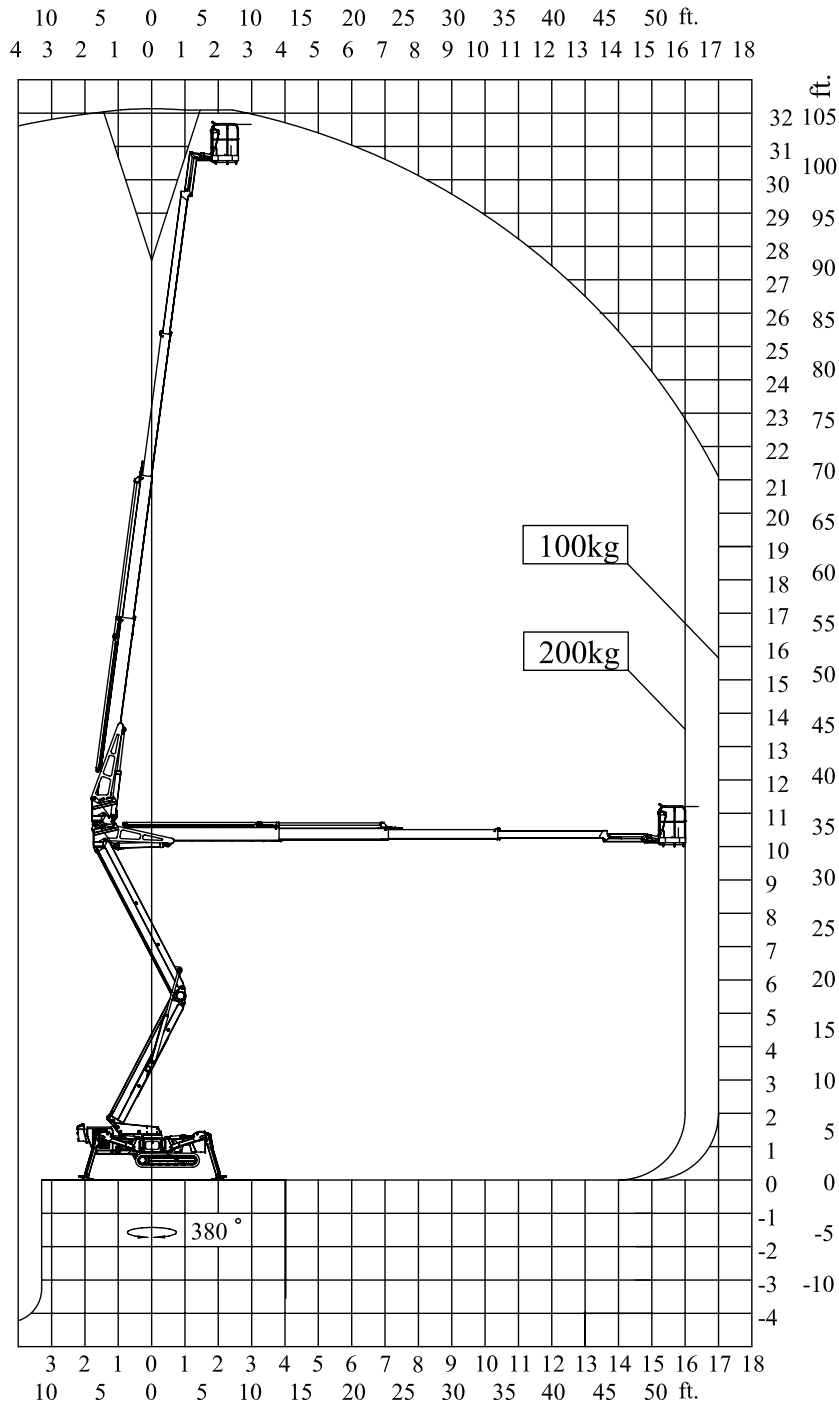

FS320Z

We reserve the right to alterations

SKAKO LIFT
Tolderundsvej 106
DK-5000 Odense C
Phone.: +45 66 13 11 00
www.skako.com