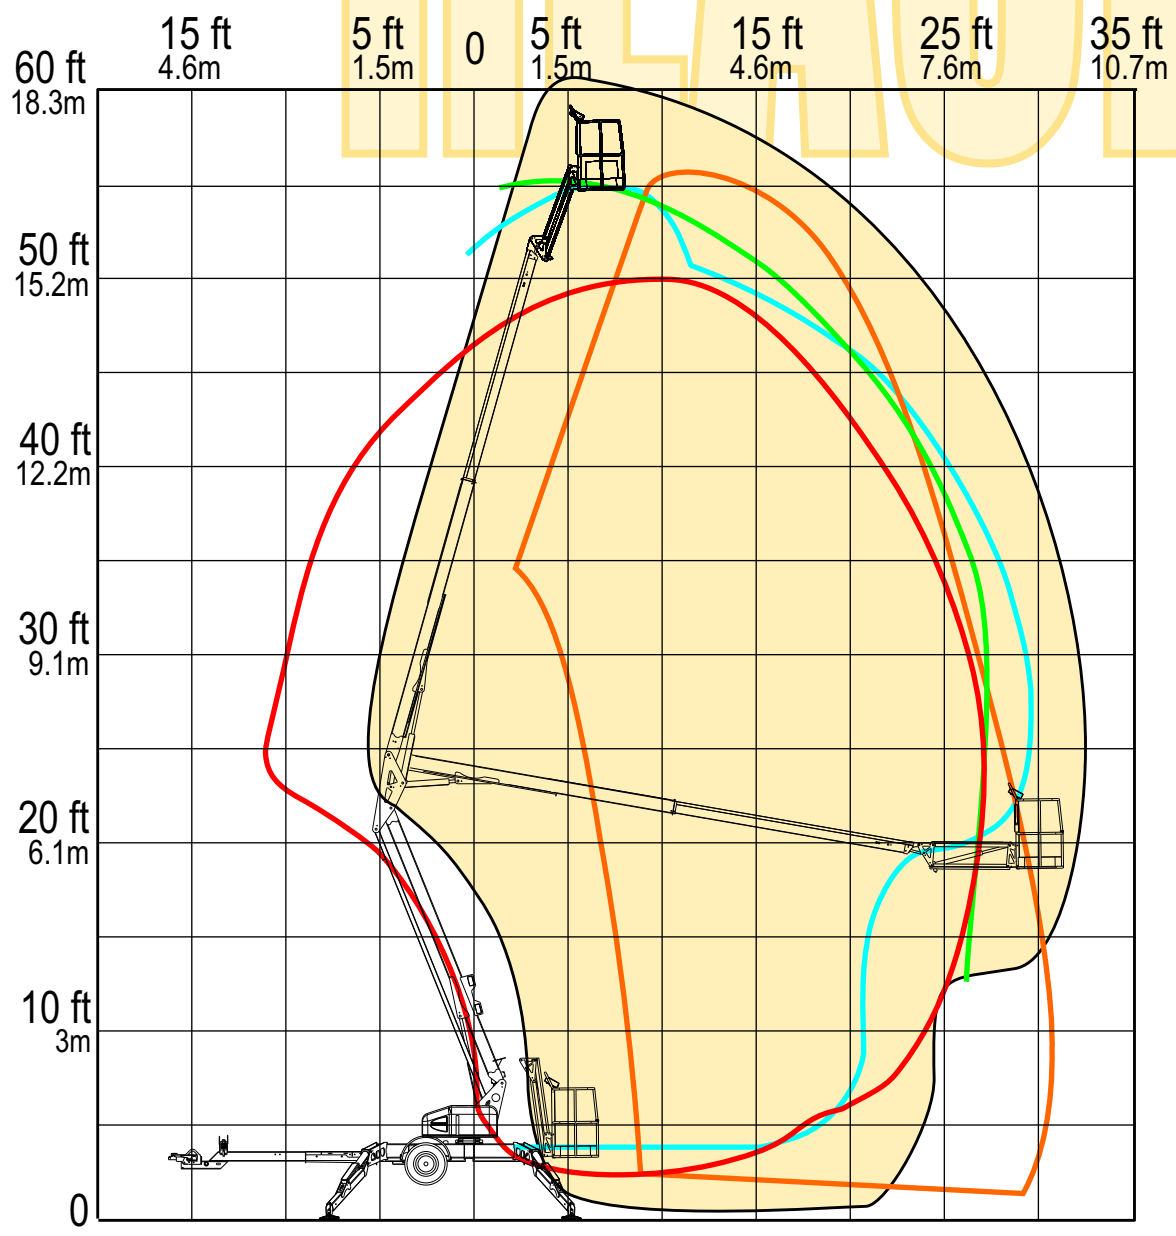

IT'S ALL WITHIN YOUR REACH...

OUTREACH

(FROM CENTERLINE OF TURNTABLE BEARING)

5533A vs.

COMPETITOR G
COMPETITOR J

COMPETITOR H
COMPETITOR N

MORE

SUMMITSERIES
TRAILER-MOUNTED BOOMS™

BIL-JAX TRAILER-MOUNTED
BOOMS
A STEP ABOVE®

Effective: 2/1/06