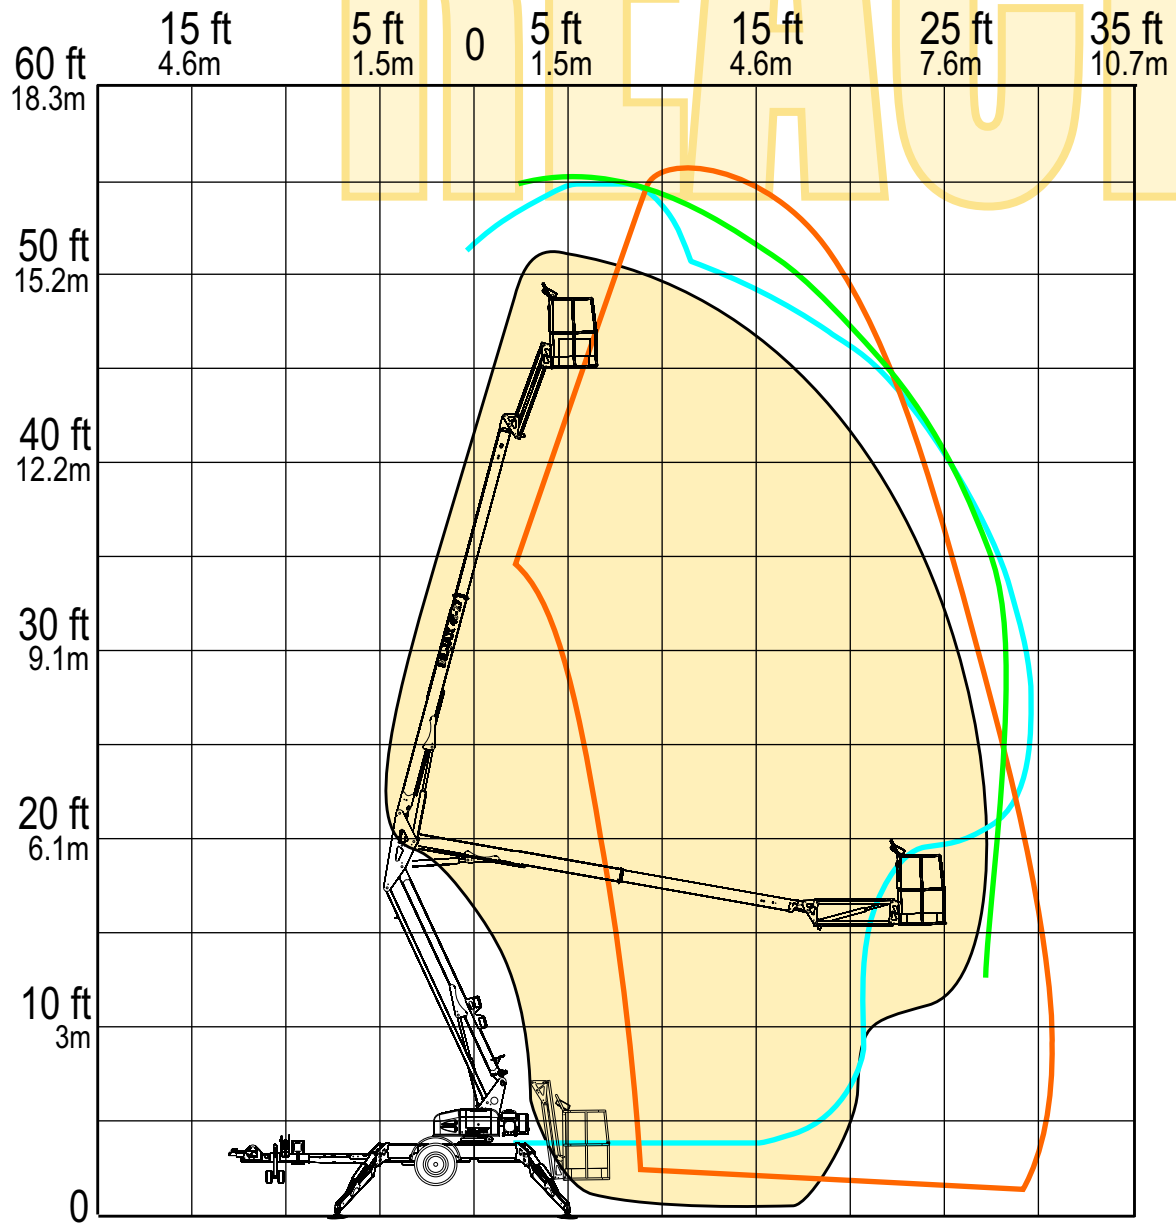

IT'S ALL WITHIN YOUR REACH...

OUTREACH

(FROM CENTERLINE OF TURNTABLE BEARING)

50 ft models from:

4527A vs.

COMPETITOR G
COMPETITOR J

COMPETITOR N

MORE

SUMMIT SERIES
TRAILER-MOUNTED BOOMS™

BIL-JAX TRAILER-MOUNTED
A STEP ABOVE® **BOOMS**

Effective: 2/1/06