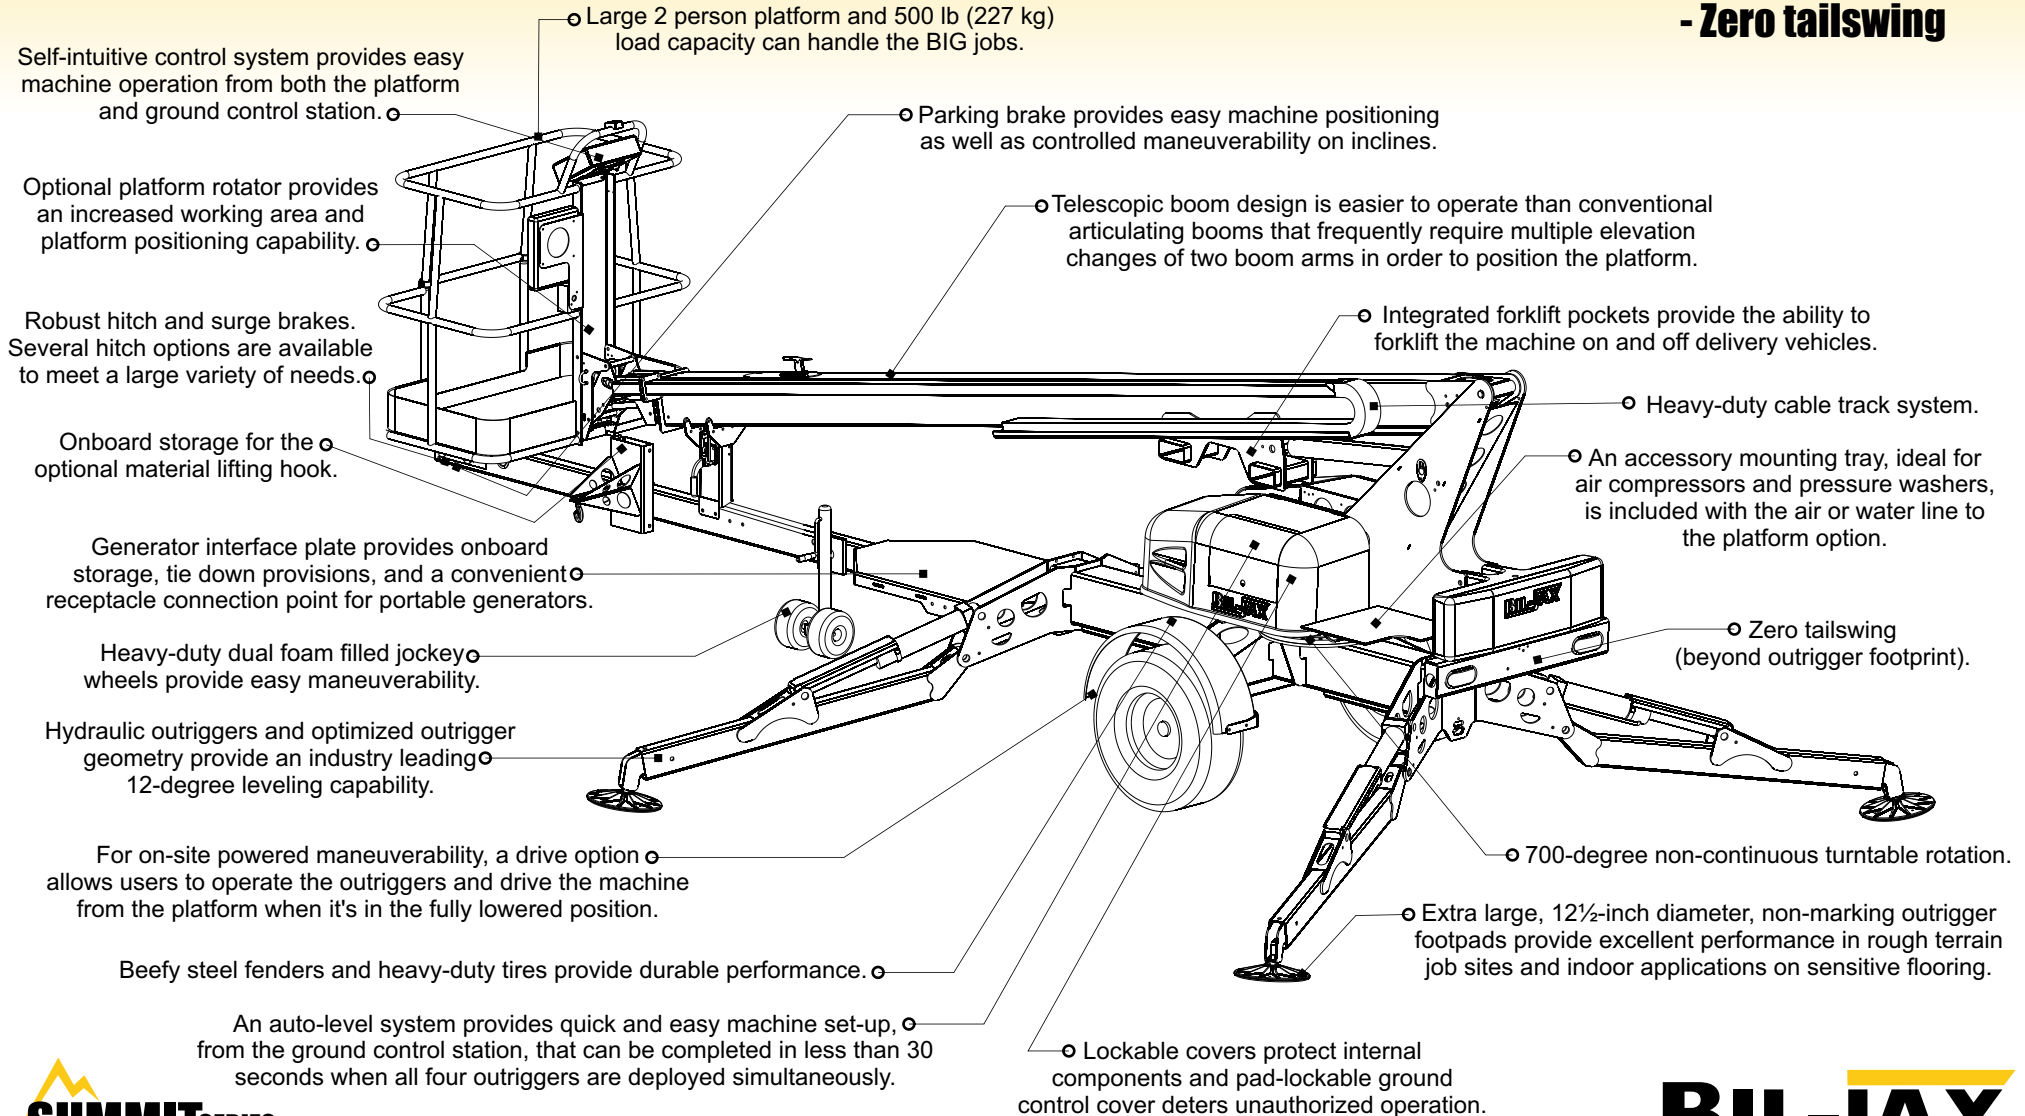

3632T WALK AROUND DEMO CHART

- 43½ ft working height
- 32 ft maximum outreach
- Automatic leveling
- Hydraulic outriggers
- Zero tailswing

© Bil-Jax, Inc. 2007
Part No. 0205-0050

For a complete listing of specifications, options and accessories; please reference the Summit Series catalog.